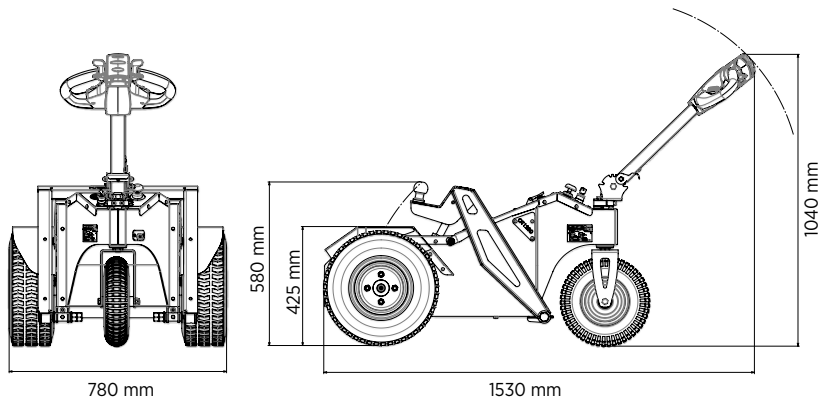

FEATURES

Equipment body	3 wheels
Driving wheels on differential	Garden type
Driving control type	Foldable tiller
Accelerator	Butterfly type
Battery charger	External 13 Ah High Frequency
Dashboard display	Remaining charge
Parking brake	Electromagnetic with the possibility of release
AGM batteries	2 x 12V/ 85 Ah C20
Electric motor OT900L	24V/900 Watt S1
OT1200	24V/1200 Watt AC S2 60 min.
Product net weight	190 kg abt

PERFORMANCES

Weight movement capacity on flat surface up to *	3000 Kg
Max. load electric lifter	300 Kg
Electric lifter stroke	from 407 mm min to 566 mm max
Pulling speed	
Fast	5 Km/h abt
Slow	2,5 Km/h abt
Pushing speed	
Fast	3 Km/h abt
Slow	1,5 Km/h abt
Battery recharging time	8 hours abt