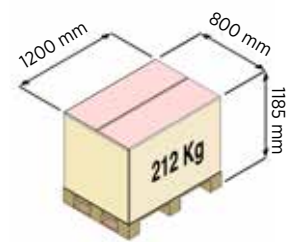

PERFORMANCES

Weight movement capacity on flat surface up to *	3000 Kg
Max. load electric lifter	300 Kg
Electric lifter stroke	from 407 mm min to 566 mm max
Pulling speed	
Fast	5 Km/h abt
Slow	2,5 Km/h abt
Pushing speed	
Fast	3 Km/h abt
Slow	1,5 Km/h abt
Battery recharging time	8 hours abt